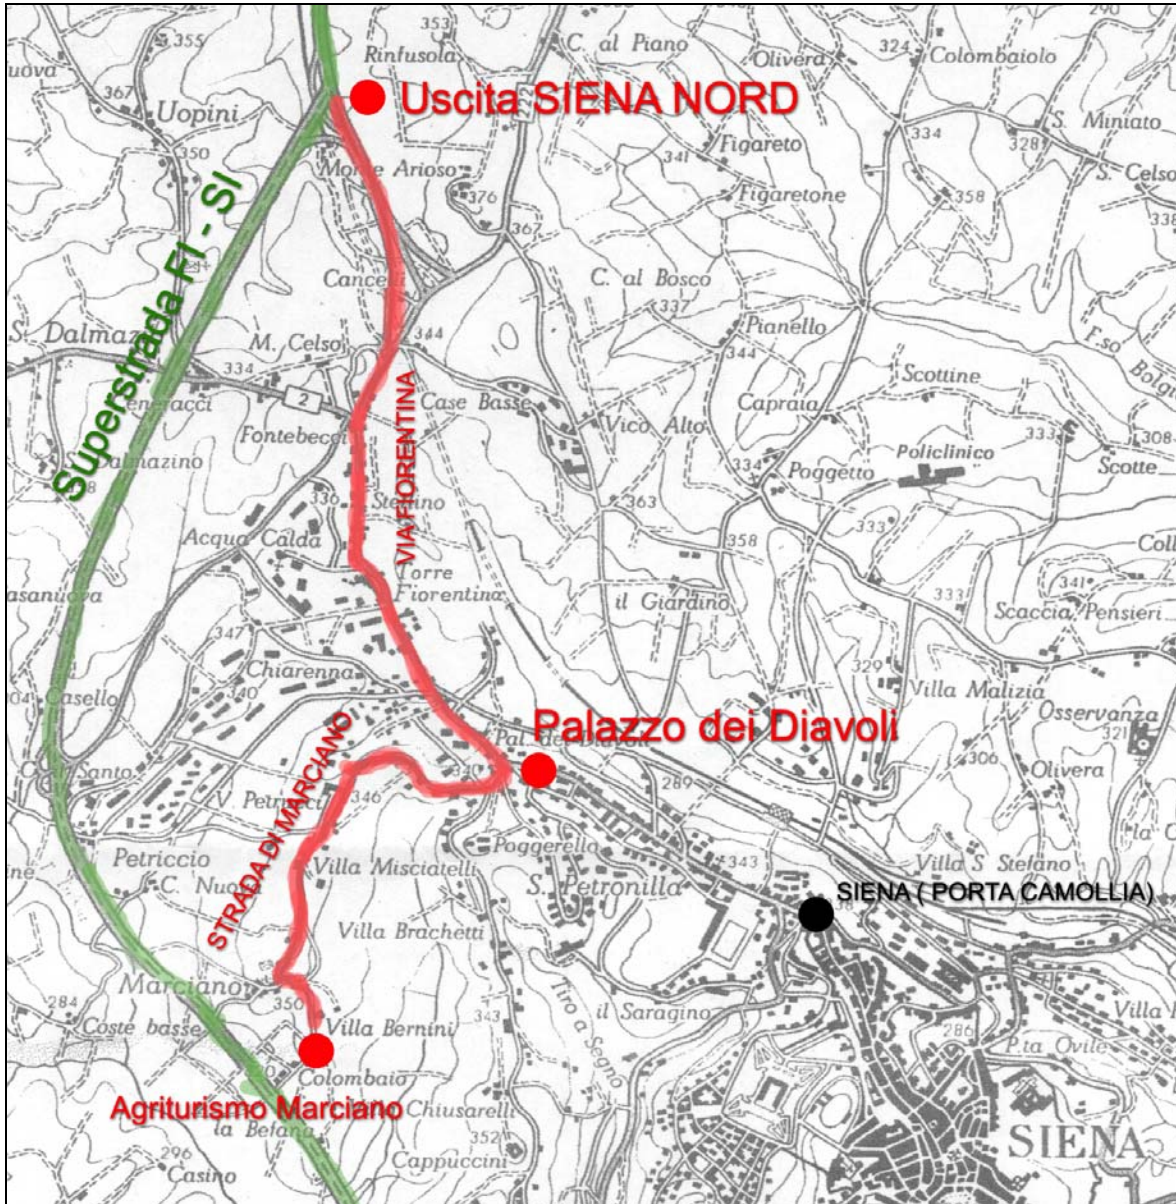

Azienda Agricola Marciano

How can you reach us...

From Rome:

Arrived to Siena, turn on the motorway (Siena-Firenze), direction Florence, exit Siena Nord.

From Florence:

Direction SIENA (Motorway FIRENZE-SIENA), exit Siena Nord.

When you will reach Siena Nord you will follow the borders for “Centro Città”, and you will reach via Fiorentina. After two traffic lights, 300 meters , you will turn right in direction of “Park Hotel”, on the road for Marciano: after Park Hotel, you will follow your route till you will see on the right the small church. Here you will turn on 3 Strada della Befana and after the age-old cyresses boulevard, you will stop at the first mansion on your left you are finally arrived and you are welcome.